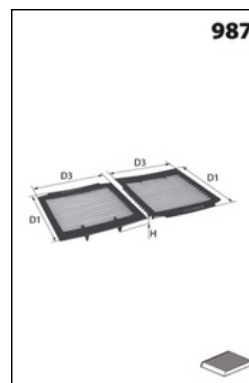

When stock of the current filter **JLR7150** is exhausted, will be replaced by the new version.
Fitting and technical performance characteristics are assured.

Dimensions/Sizes

D1 (mm)	217
D2 (mm)	
D3 (mm)	195
D4 (mm)	21.5
H (mm)	26

Particularités Jeu de 2 filtres avec patte extraction

Conditionnement/Packaging

Gencod	3322237150103
Poids/Weight(gr)	162
Dimensions boîte/box sizes(mm)	200x34x230
Qté carton/Qty box	5
Qté palette/Qty pallet	500